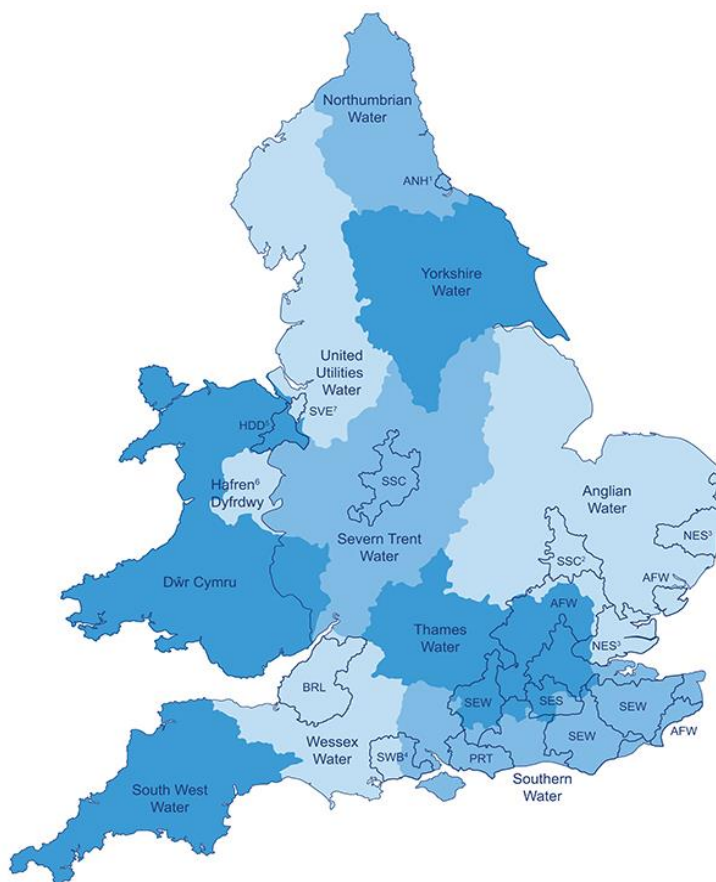

Water Companies

<https://www.ofwat.gov.uk/households/your-water-company/map/#afw>

Priority Services Register – how to access information

AFW: Affinity Water	SVE: Severn Trent Water
ANH: Anglian Water	SEW: South East Water
BRL: Bristol Water	SRN: Southern Water
WSH: Dŵr Cymru	SSC: South Staffs Water (also trading as Cambridge Water)
HDD: Hafren Dyfrdwy	SWW: South West Water
NES: Northumbrian Water	SES: Sutton & East Surrey Water
ESK: Essex & Suffolk (part of Northumbrian Water)	TMS: Thames Water
HPL: Hartlepool (part of Anglian Water)	UUW: United Utilities
PRT: Portsmouth Water	WSX: Wessex Water
SBW: Bournemouth Water (part of South West Water)	YKY: Yorkshire Water